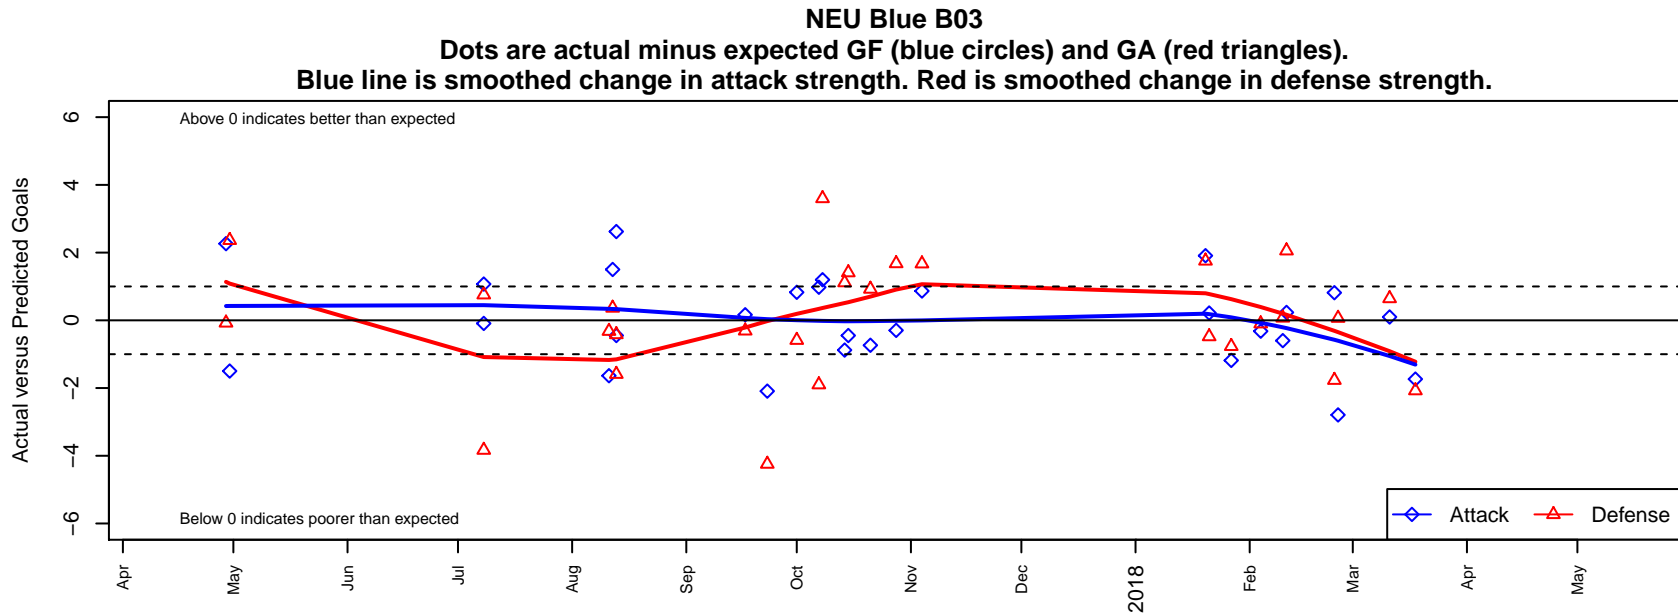

## NEU Blue B03

Northeast United SC  
 Portland, OR  
 B03 total strength=1114  
 attack=4.7 defense=1.88  
 fall league = PTT B03 Div 1 White  
 spr league = PTT Win B03 Div 2

alt names used:  
 NEU PDX 03B Blue  
 NEU PDX 03B BLUE  
 NORTHEAST UNITED NEU PDX 03B BLUE (C  
 NEU PDX 03B Blue

Venues played:  
 2016 Spr OYS B03 Division 1 White  
 2017 PCU Summer Classic Silver  
 2017 Bend Premier Cup Liam Ridgwell (U15)  
 2017 PTT B03 Division 1 White  
 2017 PTT Winter B03 Division 2

**attack and defense variance (black dot)  
relative to other teams  
and top 10 in region**