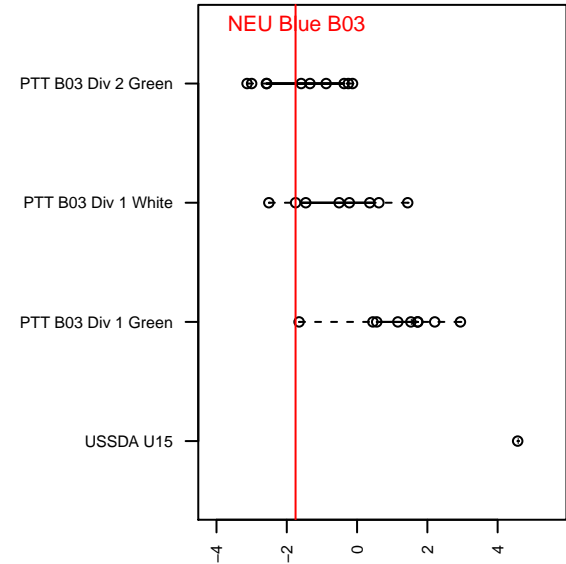

**attack and defense rating
relative to others at age
and all opponents in last 13 months**